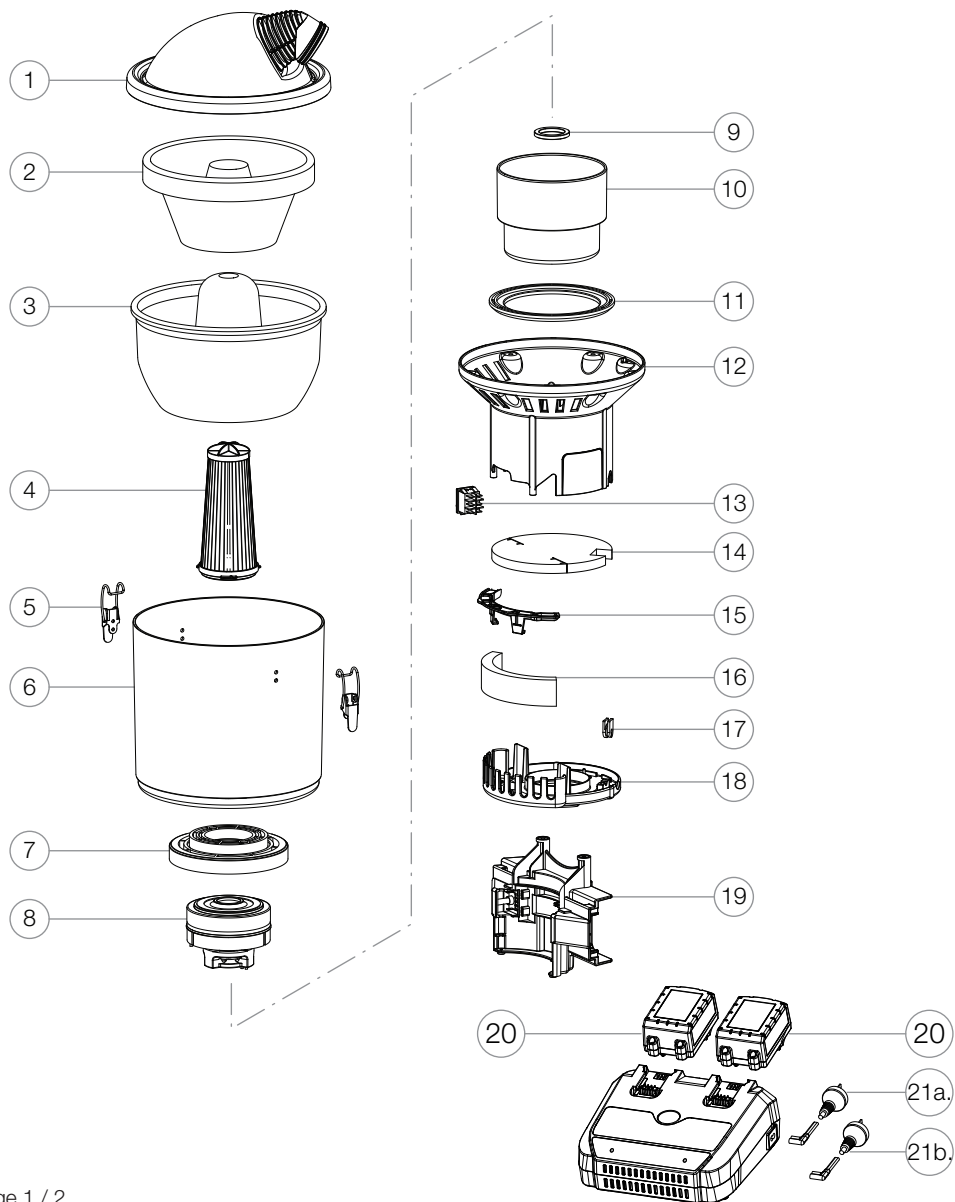

## Superpro battery 700 Advanced

No.	Item Description	Item No.
1.	Lid - Plastic - Clear - 270mm	LID001
2.	Dust Bag - Disposable - Paper - Cone - Pkt 10	DUB019
3.	Dust Bag - Reusable - SMS - Cone - Pkt 1	DUB003
4.	Filter - Pre-Motor - Cartridge - HEPA	FIL001
5.	Latch - Aluminium - Silver - 65mm	LAT001
6.	Canister - Battery 700	CAN016
7.	Gasket - Motor - Rubber - 152mm	GAS011
8.	Motor - Single Stage - Flow Through - Brushless - 36V - 300W	MOT014
9.	Gasket - Motor - Rubber - 45mm	GAS012
10.	Cover - Motor - Black	COV016
11.	Gasket - Motor - Rubber - 160mm	GAS013
12.	Intermediate Housing - Insert - Blank - Blue	INH003
13.	Switch - On-Off - Non-Illuminated - Black	SWI001
14.	Insulation - Motor - Foam - 154mm	INS011
15.	Cage - Motor Filter - Plastic - Black	CAG001
16.	Filter - Exhaust - Flat - Foam	FIL004
17.	Grommet - Cable - Rubber - Black - 17mm	GRO003
18.	Bottom Cap - Plastic - Black - 175mm	BOT001
19.	Holder - Battery - Plastic - Black	HOL019
20.	Battery Pack - Rechargeable - Li-ion - 18V - 108Wh	BP001BP01A01
21a.	Battery Charger - Plug Type I	BC001BC01A02
21b.	Battery Charger - Plug Type G and F	BC001BC01A03

## Superpro battery 700 Advanced

No.	Item Description	Item No.
1.	Frame - Backpack - Plastic - Black - 530mm	FRA001
2.	Strap - Shoulder - Padded - Black - Pkt 2	STP003
3.	Spacer - Frame - Plastic - 58mm	SPA003
4.	Harness - Padded Back - Elastic Hip Band	HAR001
5.	Hose Assembly - 32mm - 1.2m - Screw Fit	HOA001
5a.	Connector - Hose - Plastic - Black - 32mm	CON001
5b.	Cuff - Hose - Plastic - Black - 32mm	CUF002
5c.	Clip - Hose - Plastic - Black - 32mm	CLI004
5d.	Hand Piece - 32mm - Plastic	HAP001
6.	Wand - Two Piece - Chrome - 32mm	WND002
7.	Accessory - Crevice Tool - 32mm	ACC002
8.	Floor Tool - All Purpose - 32mm - 285mm	FLT001
9.	Accessory - Dusting Brush - 32mm	ACC001
10.	Accessory - Upholstery Tool - 32mm	ACC003