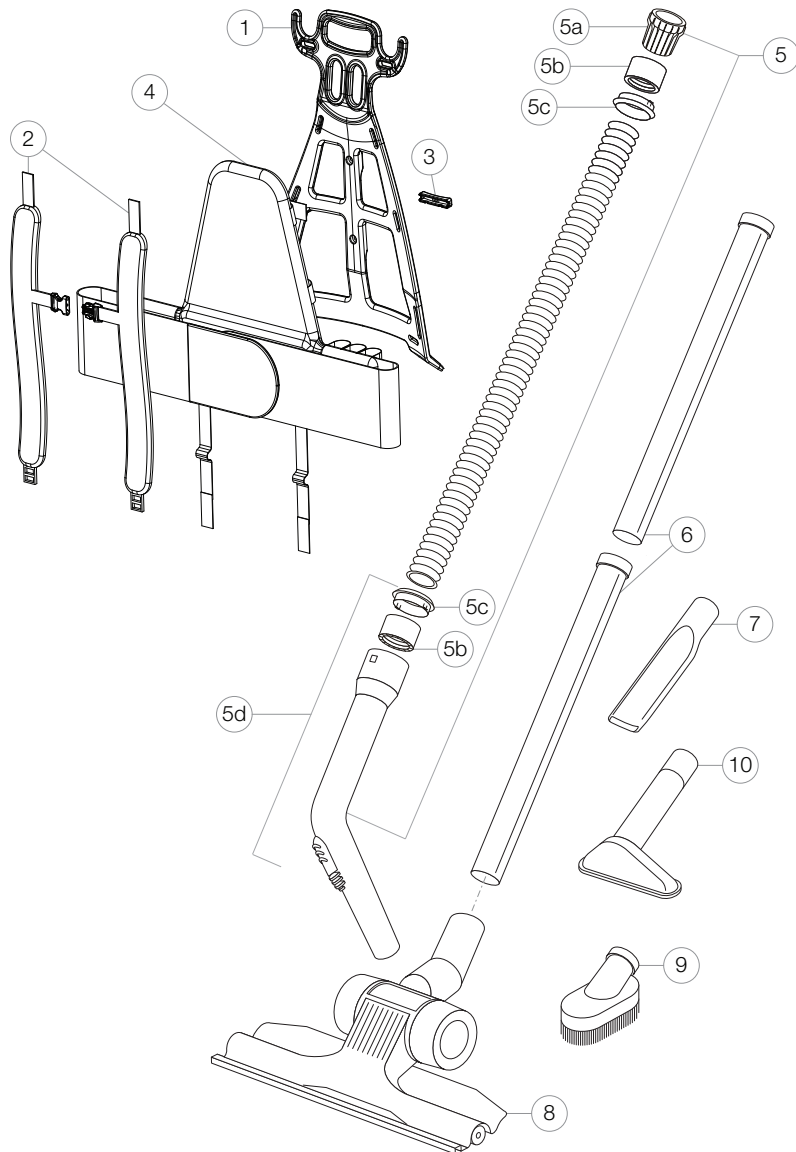

## Superpro battery 700 Advanced

No.	Item Description	Item No.
1.	Lid - Plastic - Clear - 270mm	LID001
2.	Dust Bag - Disposable - Paper - Cone - Pkt 10	DUB019
3.	Dust Bag - Reusable - SMS - Cone - Pkt 1	DUB003
4.	Filter - Pre-Motor - Cartridge - HEPA	FIL001
5.	Latch - Aluminium - Silver - 65mm	LAT001
6.	Canister - Battery 700	CAN016
7.	Gasket - Motor - Rubber - 152mm	GAS011
8.	Motor - Single Stage - Flow Through - Brushless - 36V - 300W	MOT014
9.	Gasket - Motor - Rubber - 45mm	GAS012
10.	Cover - Motor - Black	COV016
11.	Gasket - Motor - Rubber - 160mm	GAS013
12.	Intermediate Housing - Insert - Blank - Blue	INH003
13.	Switch - On-Off - Non-Illuminated - Black	SWI001
14.	Insulation - Motor - Foam - 154mm	INS011
15.	Cage - Motor Filter - Plastic - Black	CAG001
16.	Filter - Exhaust - Flat - Foam	FIL004
17.	Grommet - Cable - Rubber - Black - 17mm	GRO003
18.	Bottom Cap - Plastic - Black - 175mm	BOT001
19.	Holder - Battery - Plastic - Black	HOL019
20.	Battery Pack - Rechargeable - Li-ion - 18V - 108Wh	BP001BP01A01
21a.	Battery Charger - Plug Type I	BC001BC01A02
21b.	Battery Charger - Plug Type G and F	BC001BC01A03

## Superpro battery 700 Advanced

No.	Item Description	Item No.
1.	Frame - Backpack - Plastic - Black - 530mm	FRA001
2.	Strap - Shoulder - Padded - Black - Pkt 2	STP003
3.	Spacer - Frame - Plastic - 58mm	SPA003
4.	Harness - Padded Back - Elastic Hip Band	HAR001
5.	Hose Assembly - 32mm - 1.2m - Screw Fit	HOA001
5a.	Connector - Hose - Plastic - Black - 32mm	CON001
5b.	Cuff - Hose - Plastic - Black - 32mm	CUF002
5c.	Clip - Hose - Plastic - Black - 32mm	CLI004
5d.	Hand Piece - 32mm - Plastic	HAP001
6.	Wand - Two Piece - Chrome - 32mm	WND002
7.	Accessory - Crevice Tool - 32mm	ACC002
8.	Floor Tool - All Purpose - 32mm - 285mm	FLT001
9.	Accessory - Dusting Brush - 32mm	ACC001
10.	Accessory - Upholstery Tool - 32mm	ACC003